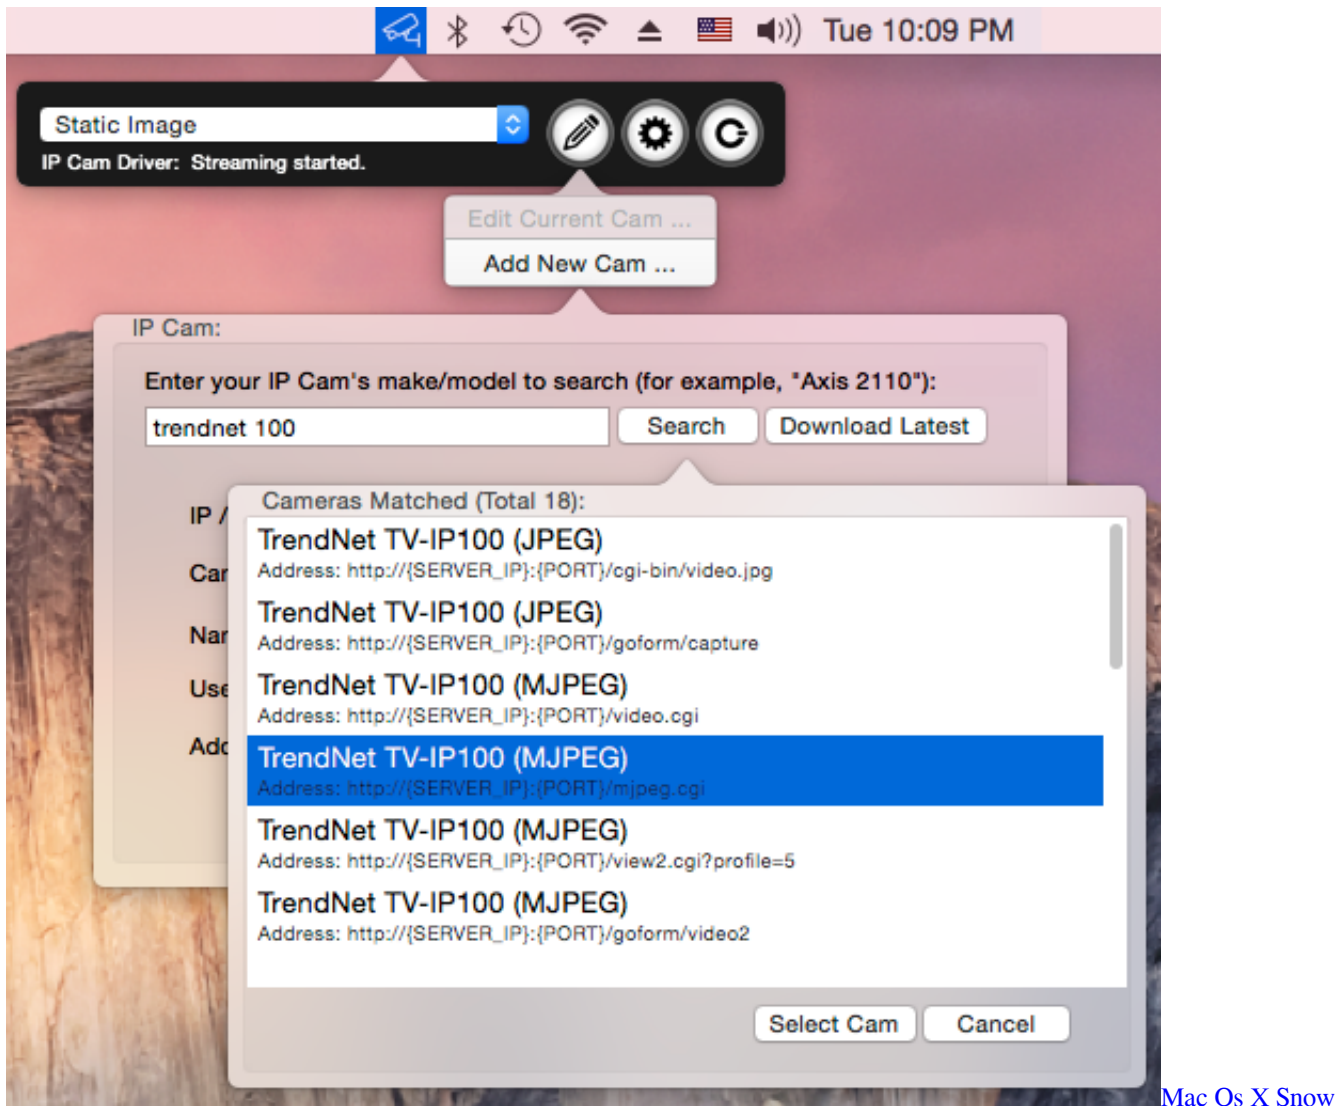

DOWNLOAD

[Ip Search For Mac](#)

[Ip Search For Mac](#)

DOWNLOAD

Well, for that you need to know the IP address of the device or in cases IP address of all the devices in the network.. This data consequently used by various agencies to find the exact owner of any IPv4 or IPv6 address.. So, here are ways to find the IP Address of other devices in your network whether it is Windows, Android, iOS, Ubuntu and macOS.

1. [search party](#)
2. [search history](#)
3. [searching for italy](#)

There are several ways to do this and it entirely depends on the type of OS you are using.

search party

search engine, search by image, search console, search www, search, search associates, search history, searching, searching for bobby fischer, search party, search4faces, search by photo, search a song [Canon Mp287 Printer Driver For Mac](#)

IP-based Geolocation is mapping of an IP address or MAC address to the real-world geographic location of an Internet-connected computing or a mobile device.. Click the Start button and select Run In the textbox, type 'cmd' and press Enter.. The results has quite a bit of information It will show you the city, state/region, postal/zip code, country name, ISP, and time zone.
[Muat Turun Al Quran For Pc Windows 8 Bajakan Facebook Error](#)